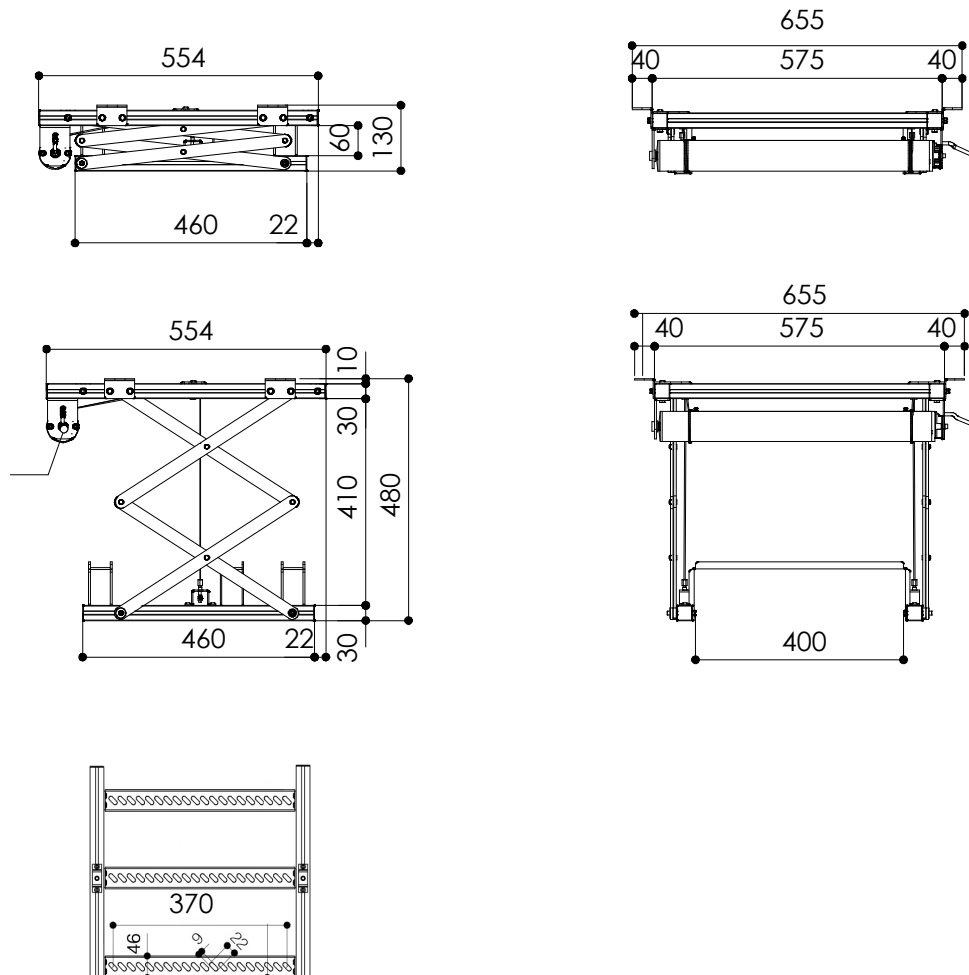

Product data sheet

PPL 2035

Dimensions in mm

TECHNICAL SPECIFICATIONS

Power supply	220-230 V, 50 Hz
Maximum consumption	156 W
Dimensions lift closed	575 x 130 x 554 mm (WxHxD)
Dimensions lift opened	575 x 480 x 554 mm (WxHxD)
Maximum projector dimensions	400 x 450 mm (WxD)
Maximum size fixing points of the projector	360 x 371 mm (WxD)
Maximum weight	15 kg
Cable management system	Included
Universal projector adapter	
Up/down wall switch	